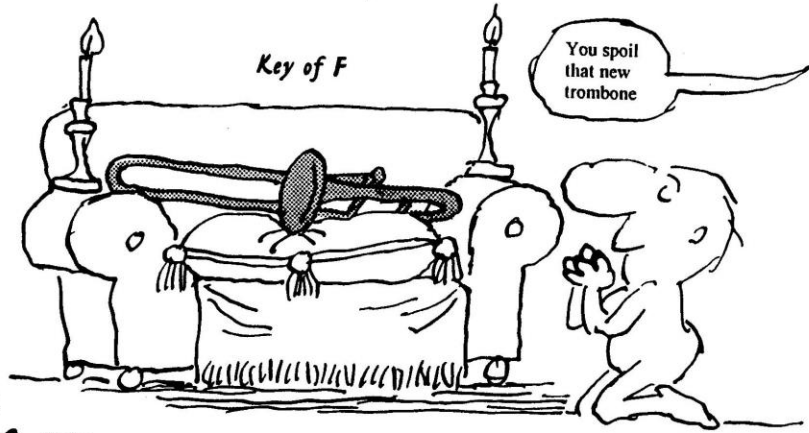

8. BARKING MAD